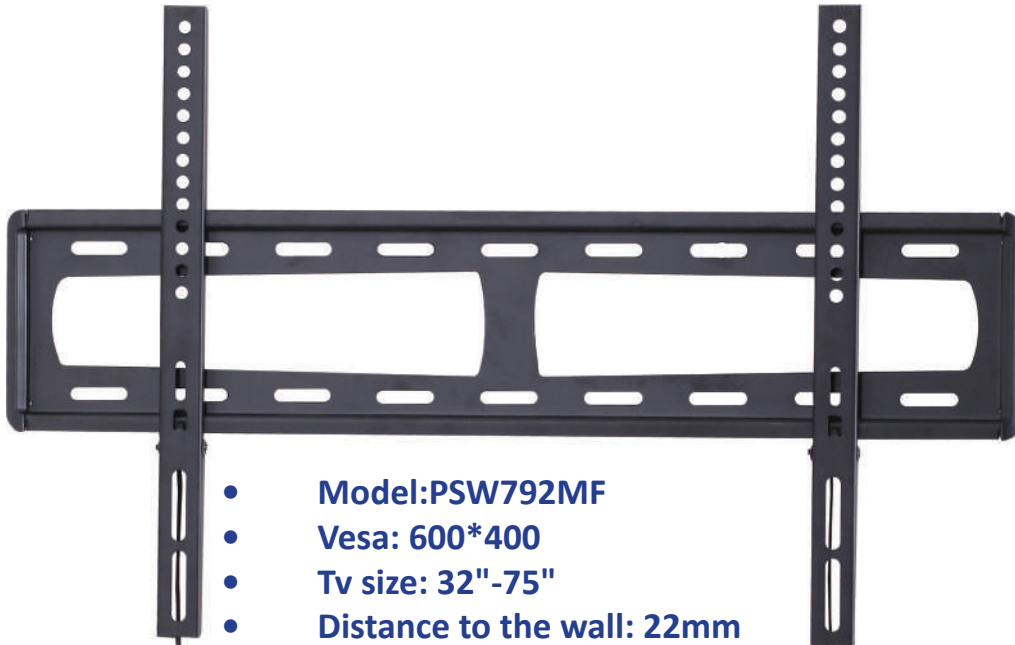

Magnetic bubble level
Perfect positioning is guaranteed by removable magnetic bubble level

Safety Lock
Built-in Safety lock keeps your flat panel TV safe and stable

Super Low Profile
Super low profile design saves the room space and makes your TV looks like a picture hanging on the wall

Universal Hole Pattern
Random hole pattern and side-to-side adjustment allow mount to fit nearly all flat-panel TVs

Open Wall Plate Design
Open wall plate design provides generous space for power plug and AV cables

Loctek®

PSW 792MF

PSW792MF is a fixed Super slim wall mount for 32" – 75" TVs up to 35KG .
Decorative side caps present elegant looks from all angles. Bubble level included.

- **Model:PSW792MF**
- **Vesa: 600*400**
- **Tv size: 32"-75"**
- **Distance to the wall: 22mm**
- **Weight capacity:35kg**
- **Colour: Black / Carton Pack 6**
- **Full installation kit / Instructions**

Loctek®

PSW 792LF

PSW792LF is a fixed Super slim wall mount for 47" – 90" TVs up to 60KG .
Decorative side caps present elegant looks from all angles. Spring self locking system.

- **Model:PSW792LF**
- **Vesa: 800*600**
- **Tv size: 47"-90"**
- **Distance to the wall: 22mm**
- **Weight capacity:60kg**
- **Colour: Black / Carton Pack 6**
- **Full installation kit / Instructions**
- **Bubble level included**