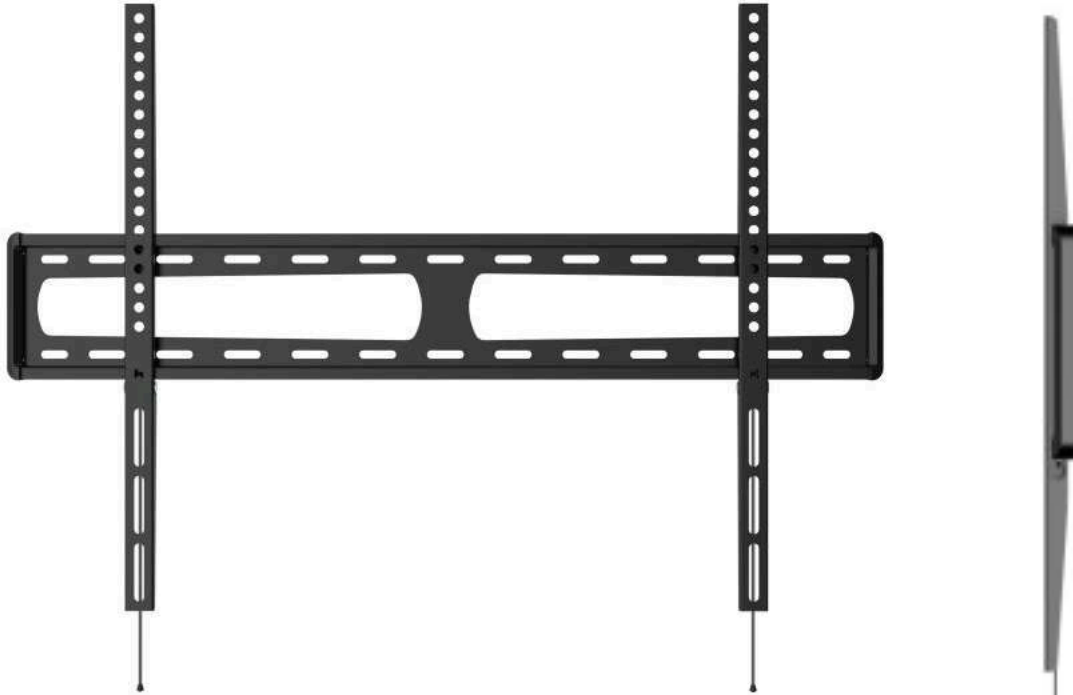

Loctek®

PSW698SF

- Model:PSW698SF
- Vesa:400*400
- TV size: 26 – 50 inch
- Distance to the wall:25mm
- Weight capacity:30kg
- Dimension:445*105**25mm
- Color: Black / Carton Pack 10

Magnetic bubble level
Perfect positioning is guaranteed by removable magnetic bubble level

Loctek®

PSW 792MF

PSW792MF is a fixed Super slim wall mount for 32" – 75" TVs up to 35KG .
Decorative side caps present elegant looks from all angles. Bubble level included.

- **Model:PSW792MF**
- **Vesa: 600*400**
- **Tv size: 32"-75"**
- **Distance to the wall: 22mm**
- **Weight capacity:35kg**
- **Colour: Black / Carton Pack 6**
- **Full installation kit / Instructions**

Loctek®

PSW 792LF

PSW792LF is a fixed Super slim wall mount for 47" – 90" TVs up to 60KG .
Decorative side caps present elegant looks from all angles. Spring self locking system.

- **Model:PSW792LF**
- **Vesa: 800*600**
- **Tv size: 47"-90"**
- **Distance to the wall: 22mm**
- **Weight capacity:60kg**
- **Colour: Black / Carton Pack 6**
- **Full installation kit / Instructions**
- **Bubble level included**

Loctek®

PSW698MT - Tilt Function 32"-65"

- Model:PSW698MT
- Vesa:100*100 to 600*400
- TV size:32 – 65 inch
- Distance to the wall:25mm
- Weight capacity:35kg
- Tilt angle: 0-10 degrees
- Dimension:660*430**25mm
- Color: Black / Carton Pack 10