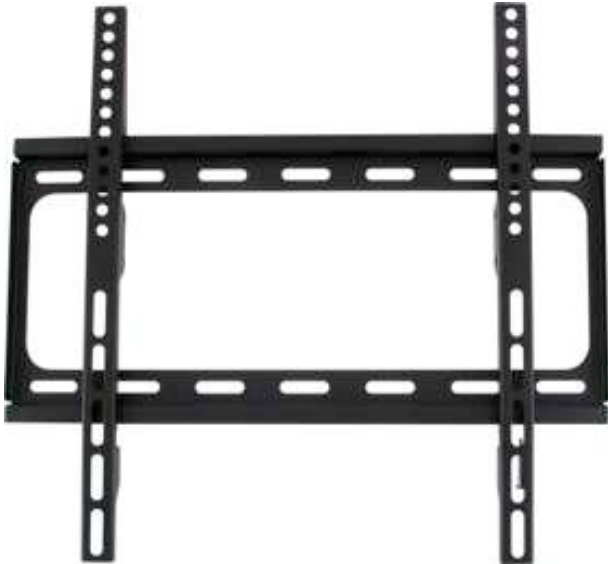

Loctek®

PSW698SF

- Model:PSW698SF
- Vesa:400*400
- TV size: 26 – 50 inch
- Distance to the wall:25mm
- Weight capacity:30kg
- Dimension:445*105**25mm
- Color: Black / Carton Pack 10

Magnetic bubble level
Perfect positioning is guaranteed by removable magnetic bubble level

Safety Lock Built-in Safety lock keeps your flat panel TV safe and stable

Universal Hole Pattern
Random hole pattern and side-to-side adjustment allows the mount to fit nearly all flat-panel TVs

Strong Performance
Solid heavy-gauge steel construction & durable powder coated finish insured strong performance of all Loctek mounts

26" - 47" PSW698SF
LOW PROFILE FIXED LED TV BRACKET

Loctek

100

Let's share the life!

Model PSW698SF is a fixed wall mount for 26"-50" LED/LCD/PDP TVs up to 30Kg, only 25mm from the wall, low profile.

Loctek®

Strong Performance

Solid heavy-gauge steel construction & durable powder coated finish insured strong performance of all Loctek mounts

Model PSW698SF is a fixed wall mount for 26"-50" LED/LCD/PDP TVs up to 35Kg, only 25mm from the wall, low profile.