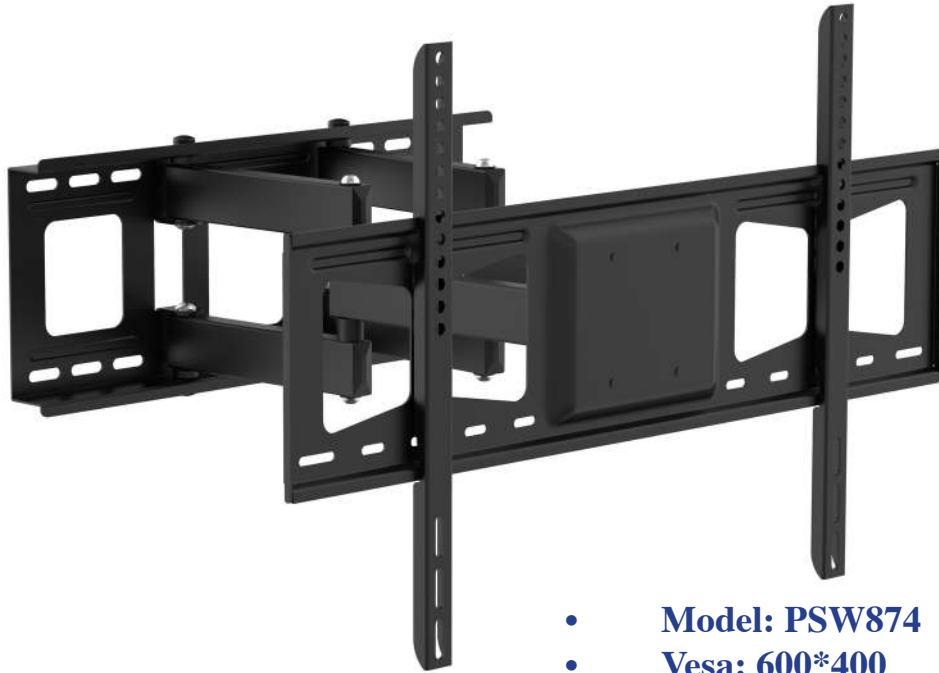

Swivel Arm

Swivelling arm offers wide-angle optimum viewing position and can fold flat against the wall

Loctek®

PSW831A - Full Motion 26"-55"

- **Model:PSW831A**
- **Vesa: 100*100, 200*200, 400*400**
- **TV size: 26"-55"**
- **Distance to the wall: 61-348mm**
- **Weight capacity:25kg**
- **Tilt angle:-5-12 degrees**
- **Colour: Black**
- **Full installation kit and instruction manual**
Carton Pack 8

Angle Free Tilt Function

By self-locking mechanical construction, it provides effortless adjustment of viewing angle without tightening

Cable Management System

The cable management system gathers and routes your cable neatly

Swivel Arm

Swivelling arm offers wide-angle optimum viewing position and can fold flat against the wall

Loctek®

PSW874 32"-65" Full Motion

Model PSW874 is a full motion wall mount for 32"-65" LED/LCD/PDP TVs up to 60Kg. Extend, swivel or tilt.

Super Low Profile
Super low profile design saves the room space and makes your TV look like a picture hanging on the wall.

Angle Free Tilt Function
By self-locking mechanical construction, it provides effortless adjustment of viewing angle without tightening the knob.