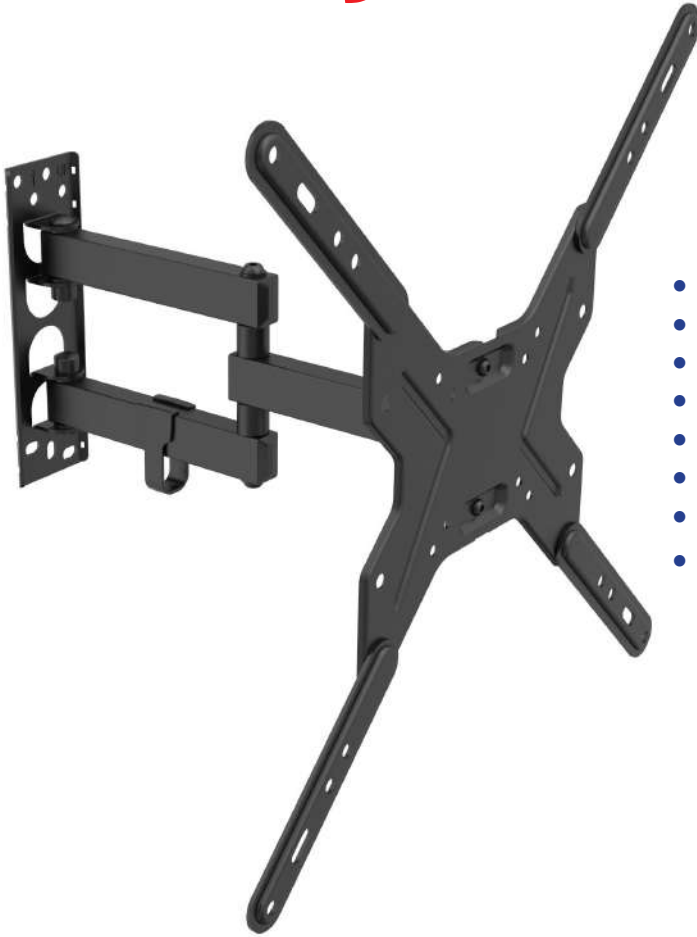

Loctek®

PSW652 SA - Full Motion 17"-47"

- Model:PSW652 SA
- Vesa: 100*100, 200*200, 400*400
- Tv size: 17"-47"
- Distance to the wall: 60-200mm
- Weight capacity:25kg
- Tilt angle:-2+15 degrees
- Colour: Black
- Full installation kit and instruction manual
Carton Pack 10

Angle Free Tilt Function

By self-locking mechanical construction, it provides effortless adjustment of viewing angle without tightening

Cable Management System

The cable management system gathers and routes your cable neatly

Swivel Arm

Swivelling arm offers wide-angle optimum viewing position and can fold flat against the wall

Loctek®

PSW831A - Full Motion 26"-55"

- **Model:PSW831A**
- **Vesa: 100*100, 200*200, 400*400**
- **TV size: 26"-55"**
- **Distance to the wall: 61-348mm**
- **Weight capacity:25kg**
- **Tilt angle:-5-12 degrees**
- **Colour: Black**
- **Full installation kit and instruction manual**
Carton Pack 8