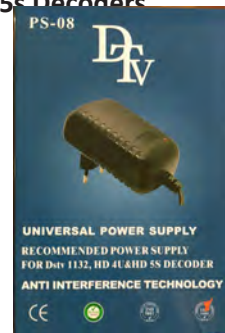

F0018CB

220 / 3 to12volt DC
switchable with
multiplug 500mA

F0009

DPS-50 Power Supply
Recommended for Explora
Decoders.

F0002

PS-08 Power Supply
Recommended for
DSTV 1132, HD4U&HD
5s Decoders

F0029

1000mA Power Supply
220 / 12volt DC with car
cigarette lighter type
socket