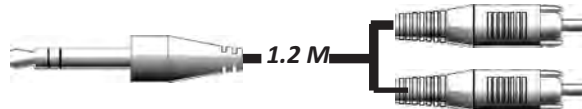

6mm St Jack to 2x RCA Plugs

C0288

1,2 Meter