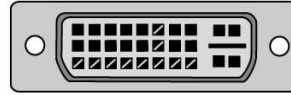

MALE 24+1+4 DVI D