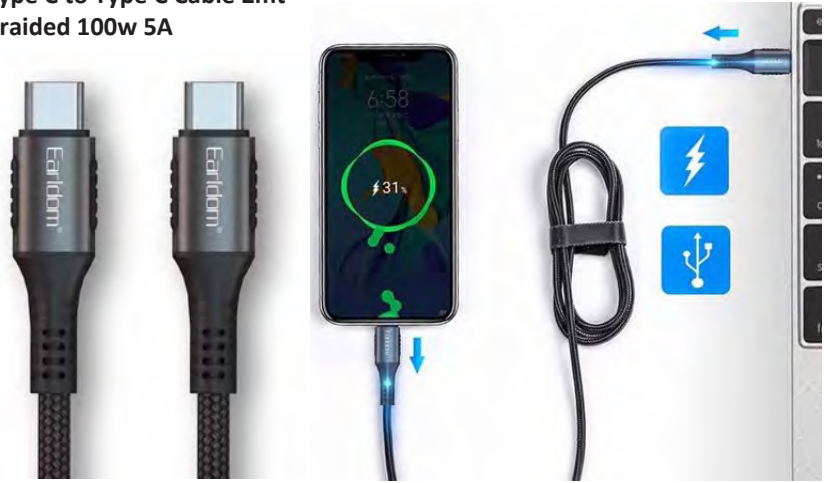

Z0151

Type C to Type C Cable 1mt
Braided 100w 5A

Z0152

Type C to Type C Cable 2mt
Braided 100w 5A

Z0125

TYPE C TO TV CABLE 2Mt

Z0149

USB 2,0 HUB + Card Reader Combo