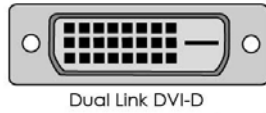

KOLITRON

MC222

DVI - D MALE TO VGA FEMALE
24+1 DVI DUAL LINK ADAPTER

Dual Link DVI-D

MC221

DVI - D MALE TO VGA FEMALE
24+1+4 DVI DUAL LINK ADAPTER