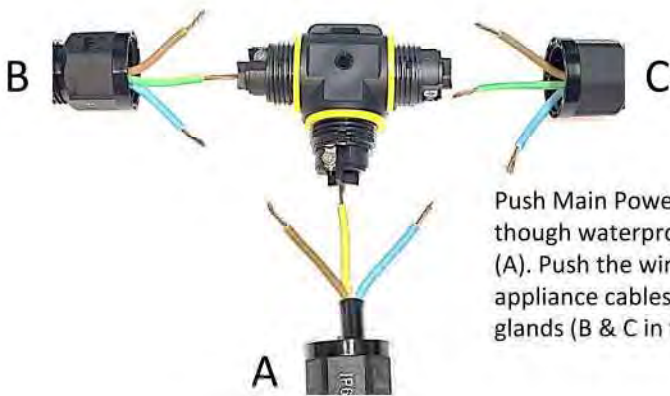

KOLITRON

Waterproof Connectors

WATERPROOF CONNECTORS - IP68 WATERPROOF RATING				
PRODUCT	DESCRIPTION	CODE		PRICE
	INLINE WATERPROOF CONNECTOR IP GRADE: 68 CURRENT RATING: 24A WIRE RATING:0.5MM TO 2.5MM OUTER CABLE CABLE RATING: 5-10MM	Z0477		
	3WAY WATERPROOF CONNECTOR IP GRADE: 68 CURRENT RATING: 24A WIRE RATING:0.5MM TO 2.5MM OUTER CABLE CABLE RATING: 5-10MM	Z0478		
	4WAY WATERPROOF CONNECTOR - SMALL IP GRADE: 68 CURRENT RATING: 16A WIRE RATING:0.5MM TO 2.5MM OUTER CABLE CABLE RATING: 4-7MM	Z0479		
	4WAY WATERPROOF CONNECTOR - BIG IP GRADE: 68 CURRENT RATING: 16A WIRE RATING:0.5MM TO 2.5MM OUTER CABLE CABLE RATING: 8-12MM	Z0480		
	MULTI WAY WATERPROOF CONNECTOR IP GRADE: 68 CURRENT RATING: 13A WIRE RATING:0.5MM TO 2.5MM OUTER CABLE CABLE RATING: 5-10MM	Z0481		

KOLITRON

Waterproof Connectors How To Connect

ELECTRICAL WATERPROOF IP68 CONNECTOR SYSTEM "HOW TO CONNECT"

Step One

Unscrew Waterproof Nuts and grommets

Step Two

Push Main Power supply cable through waterproof nut and gland (A). Push the wires for all lights or appliance cables through nuts and glands (B & C in this illustration)

Step Three

Connect all cable conductors to the nominated L, N and E on point A, B and C.

Step Four

Connected to light or appliance

Connected to light or appliance

Tighten Grommet and Screw assemble and Installation will be complete.