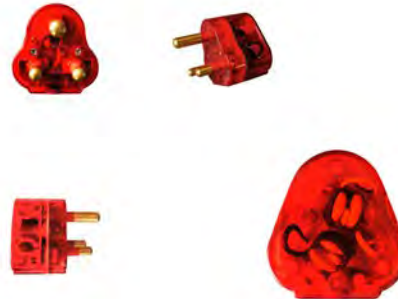

Z0547

16A Plug Top With 2 x USB

Z0457

1 X 16Amp High Level Surge Plugtop

Z0505

1 X 16Amp High Level Surge Plugtop

Z0560

2 X 3A + 1 X 16A SURGE ADAPTER

Z0562

3 X 16A SURGE ADAPTER

Z0561

2 X 16A SURGE ADAPTER

Z0544

FRIDGE SURGE PROTECTOR

Z0545

TV/AUDIO SURGE PROTECTOR