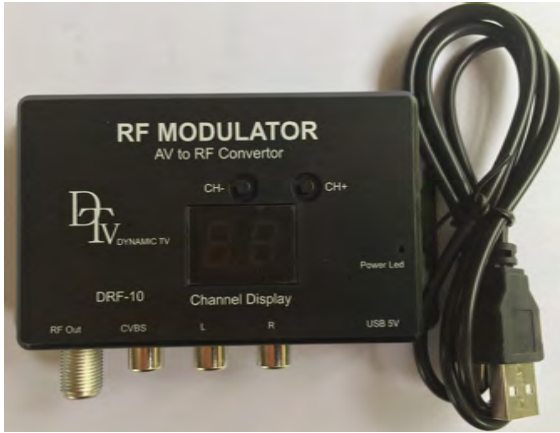

DTV TV LINK AMPLIFIER

DTDRF40

DTV TV LINK MODULATOR

DTDRF40T

DTV TV LINK MODULATOR - TV LINK INCLU

KOLITRON

DTV Satellite TV Accessories

DTDRF10

DTV RF MODULATOR

DTDRF30T

DTV TV LINK MODULATOR TV LINK INCLUDED

DTDCL01

DTV SINGLE KU BAND LNB 4K

DTSTL02

DTV TWIN KU BAND LNB FULL HD 1080P

DTDTL04