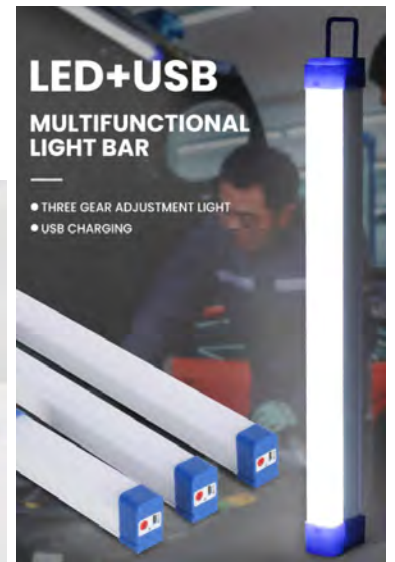

Z0297

32cm

Z0303

52cm

LED Magnitized Lamp Rechargeable