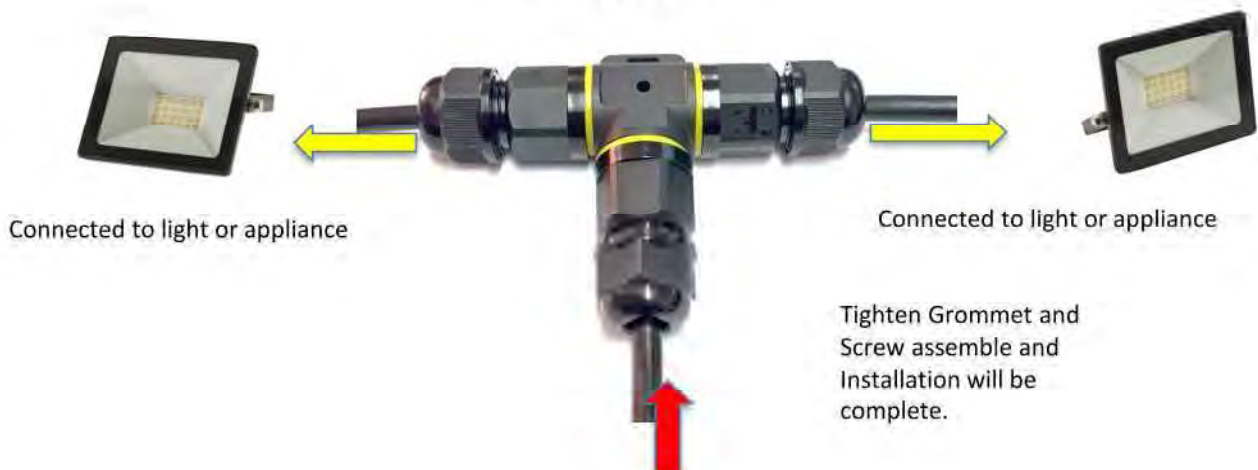

KOLITRON

Waterproof Connectors How To Connect

ELECTRICAL WATERPROOF IP68 CONNECTOR SYSTEM "HOW TO CONNECT"

Step One

Unscrew Waterproof Nuts and grommets

Step Two

Push Main Power supply cable through waterproof nut and gland (A). Push the wires for all lights or appliance cables through nuts and glands (B & C in this illustration)

Step Three

Connect all cable conductors to the nominated L, N and E on point A, B and C.

Step Four

Connected to light or appliance

Connected to light or appliance

Tighten Grommet and Screw assemble and Installation will be complete.