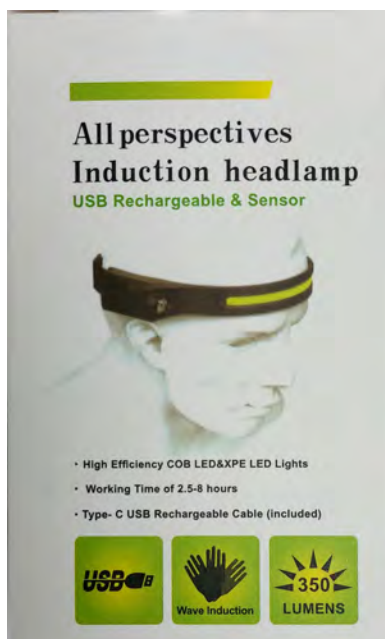

KOLITRON

Multifunction LED Head Lamps & Torches

Z0345

All perspectives Induction Headlamp

350 Lumen
Wave Induction (motion detector)
Impact Resistant (2m drop)
IPX 4 Waterproof Rating
Usb Type C Charger Cable Included