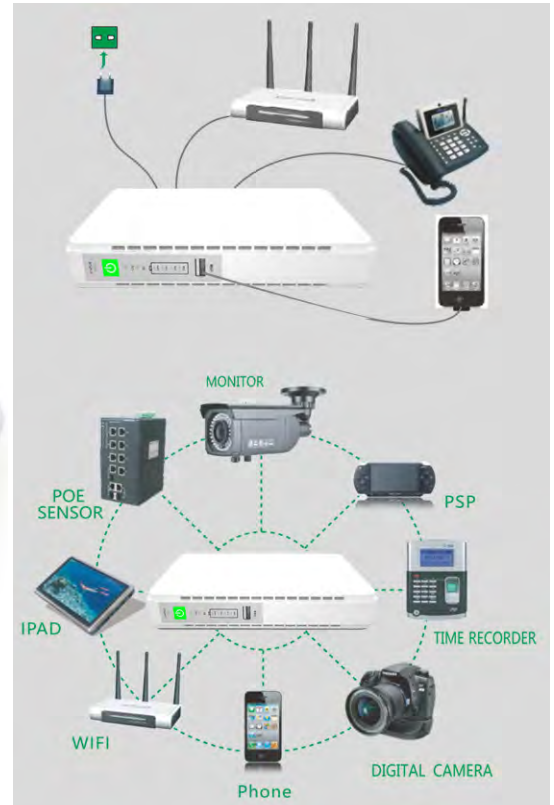

Comptronics

Z0252

Andowl - 12000mAh 9v /12v Multifunctional Portable PoE Mini UPS

Built in Lithium Battery Microprocessor controller guarantees high reliability Auto Start when plugged in / Manual Power off switch

Overload & Short circuit protection plus Overcharge and over discharge protection / Multi LED status indicators /

Allows to set up output voltage via switch 9/12v.

DC Output 9v/12v Selectable

PoE Port 15v/24v Selectable

Output 5v USB & DC Port.