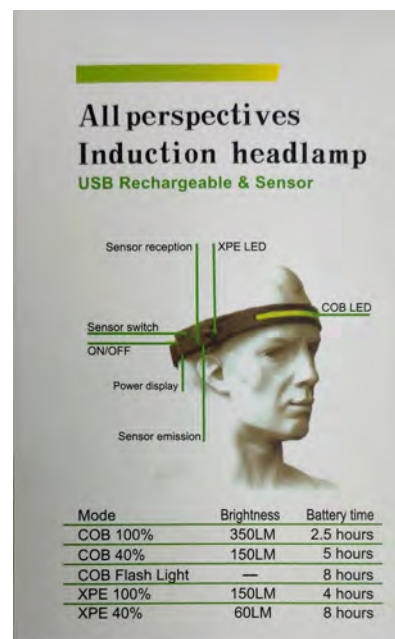

**Red Warning Light
On the Battery Pack**

The Rear Red Light be on at same time as Front Light

KOLITRON

Multifunction LED Head Lamps & Torches

Z0345

All perspectives Induction Headlamp

350 Lumen
Wave Induction (motion detector)
Impact Resistant (2m drop)
IPX 4 Waterproof Rating
Usb Type C Charger Cable Included