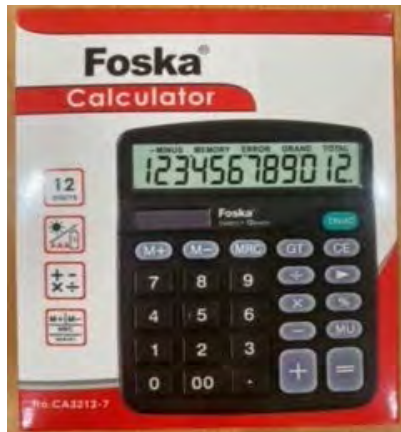

Thermal Paste 10ml

Z0078

Grip Double Sided Gel
Tape 3mt roll.

Z0087

Grip Double Sided Gel
Tape 1mt roll.

Miscellaneous

Z0548

Calculator Desktop 12 Digit 115x145