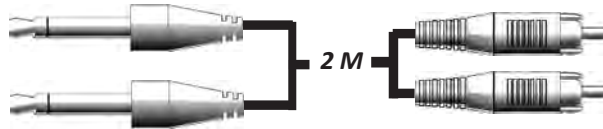

C0748

3 Meter

KOLITRON

RCA Patch Cables

2x 6mm Mono Jack to 2x RCA Plugs Standard

C0703

2 Meter

2x 6mm Mono Jack to 2x RCA Plugs