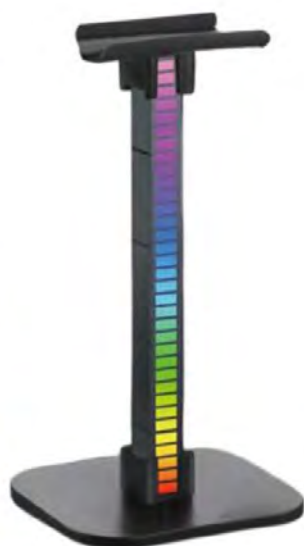

Z0483

- Sound field induced
- Ambient noise filtering
- 32 Individual light beads
- Colorful RGB motion effect
- USB plug and play
- RGB music level light adopts Advanced Acrylic Material
- Music Mic pick-up (mic)