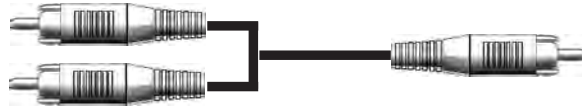

1.5mt HDMI to 3RCA Plugs Braided cable

KOLITRON

RCA Cables

2 RCA - 1 RCA Standard Cable Silver Plugs

C0139

4.5 Meter

2 RCA - 1 RCA Blue OFC Cable Silver plugs 1.5 Meters

C0612