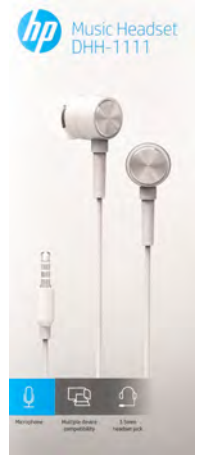

KOLITRON

HP Earphones

HDHH1111B

In Ear Earphone with 3,5mm St Jack, Simple & Elegant Design: Multifuntion smart controller to operate more conveniently and efficiently. Color Black or White. HP Box packaging.

HDHH1111W

HDHH1112

In Ear Earphone with 3,5mm St Jack, Simple & Elegant Design: Multifuntion smart controller to operate more conveniently and efficiently. Color: White. HP Box packaging.

HDHH3114 Grey

In Ear Earphone with 3,5mm St Jack. Precision metal technique with aluminium alloy sound cavity. Comfortable fit, multifuntion smart controller to operate more conviently and efficiently. Color Gray & Gold

HDHH3114G Gold