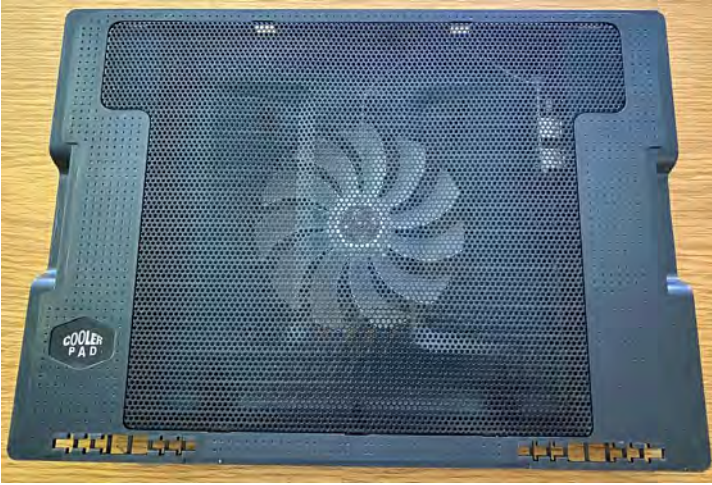

HV102

Computer Cleaning Kit

Z0249

Display Port to Display Port Cable 1,8m

KOLITRON

Z0114 NOTEBOOK COOLING STAND 17"

Z0475

**BLACK MOUSEPAD
with Non Slip Base**