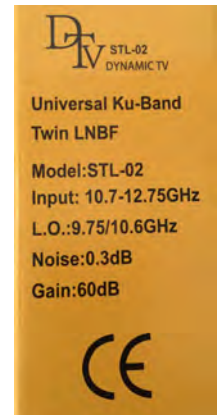

DTV RF MODULATOR

DTDRF30T

DTV TV LINK MODULATOR TV LINK INCLUDED

DTDCL01

DTV SINGLE KU BAND LNB 4K

DTSTL02

DTV TWIN KU BAND LNB FULL HD 1080P

DTDTL04