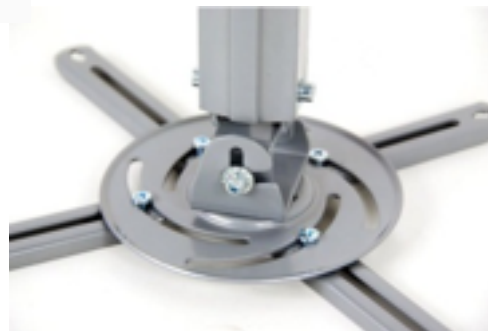

Angle Free Tilt Function

By self-locking mechanical construction, it provides effortless adjustment of viewing angle without tightening

Cable Management System

The cable management system gathers and routes your cable neatly

Super Low Profile

Super low profile design saves the room space and makes your TV look like a picture hanging on the wall.

Angle Free Tilt Function

By self-locking mechanical construction, it provides effortless adjustment of viewing angle without tightening the knob.

Cable Management System

The cable management system gathers and routes your cable neatly.

Decorative End Caps

Stylish and durable caps provide elegant and solid look for mounted flat panel TVs.

Loctek®

PMB 305 PROJECTOR MOUNT

Universal Hole Pattern
and side-to-side adjust-
ment to fit most projec-
tors

Can be hung from a ceiling or
locked at 90 degree angle for
wall mounting.

Ceiling or Wall Mounting.
Fully adjustable mounting
solutions as well as universal
projector size mount.