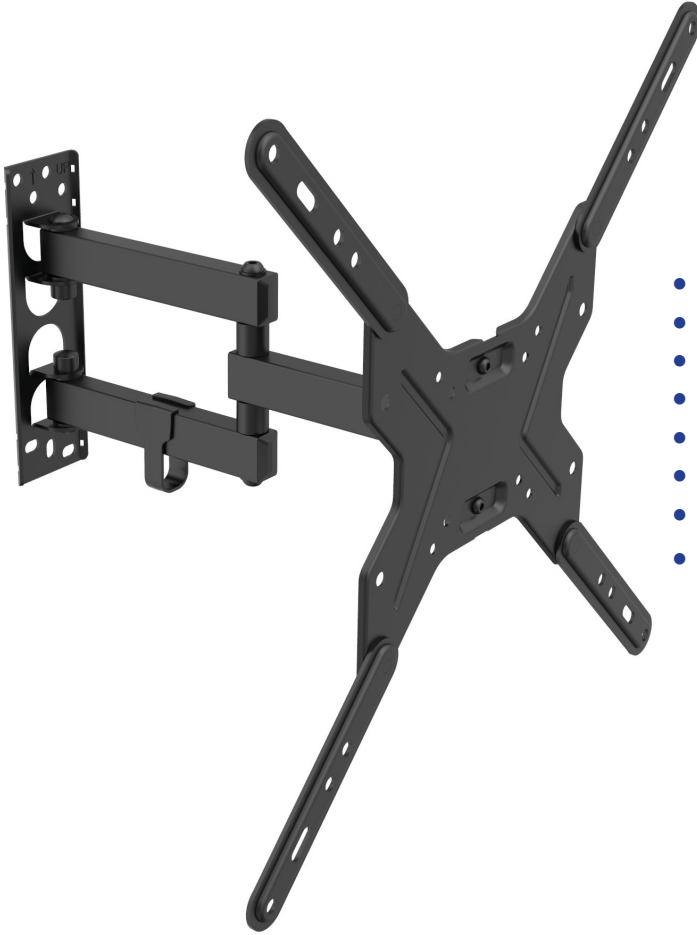

Loctek®

PSW652 SA - Full Motion 17"-47"

- Model:PSW652 SA
- Vesa: 100*100, 200*200, 400*400
- Tv size: 17"-47"
- Distance to the wall: 60-200mm
- Weight capacity:25kg
- Tilt angle:-2+15 degrees
- Colour: Black
- Full installation kit and instruction manual
Carton Pack 10

Angle Free Tilt Function

By self-locking mechanical construction, it provides effortless adjustment of viewing angle without tightening

Cable Management System

The cable management system gathers and routes your cable neatly

Swivel Arm

Swivelling arm offers wide-angle optimum viewing position and can fold flat against the wall

Loctek®

PSW831A - Full Motion 26"-55"

- Model:PSW831A
- Vesa: 100*100, 200*200, 400*400
- Tv size: 26"-55"
- Distance to the wall: 61-348mm
- Weight capacity:25kg
- Tilt angle:-5-12 degrees
- Colour: Black
- Full installation kit and instruction manual
Carton Pack 8