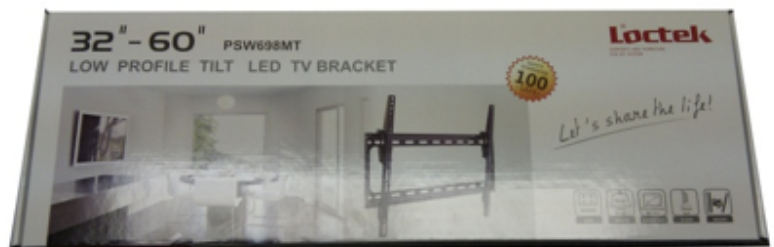

Safety Lock Built-in Safety lock keeps your flat panel TV safe and stable

Universal Hole Pattern
Random hole pattern and side-to-side adjustment allow mount to fit nearly all flat-panel TVs

Super Low Profile
Super low profile design saves the room space and makes your TV look like a picture hanging on the wall