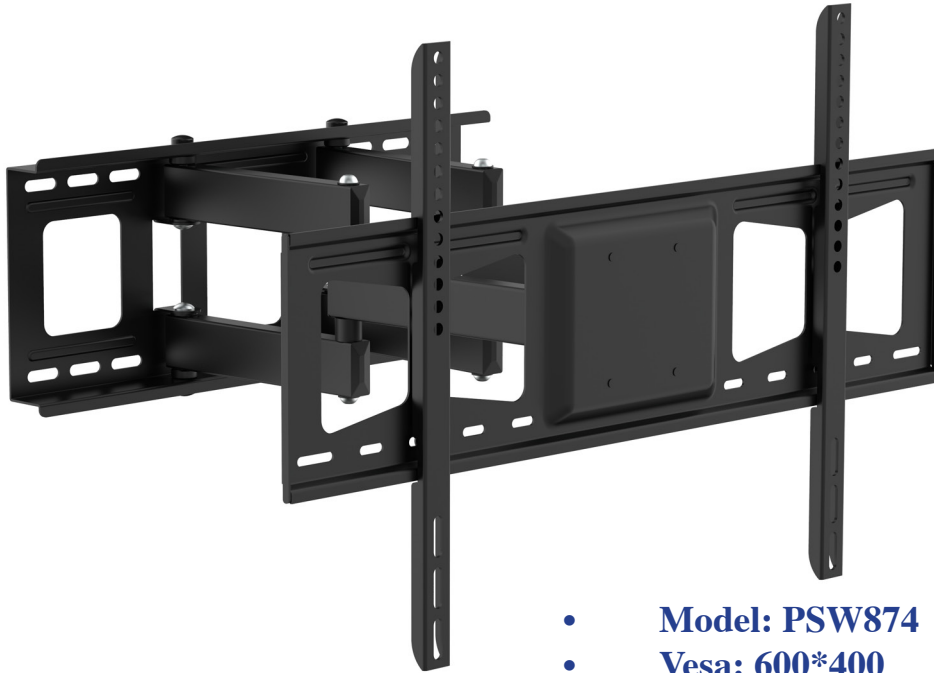

Swivel Arm

Swivelling arm offers wide-angle optimum viewing position and can fold flat against the wall

Loctek®

PSW831A - Full Motion 26"-55"

- Model:PSW831A
- Vesa: 100*100, 200*200, 400*400
- Tv size: 26"-55"
- Distance to the wall: 61-348mm
- Weight capacity:25kg
- Tilt angle:-5-12 degrees
- Colour: Black
- Full installation kit and instruction manual
Carton Pack 8

Angle Free Tilt Function

By self-locking mechanical construction, it provides effortless adjustment of viewing angle without tightening

Cable Management System

The cable management system gathers and routes your cable neatly

Swivel Arm

Swivelling arm offers wide-angle optimum viewing position and can fold flat against the wall

Loctek®

PSW874 32"-65" Full Motion

Model PSW874 is a full motion wall mount for 32"-65" LED/LCD/PDP TVs up to 60Kg. Extend, swivel or tilt.

Super Low Profile

Super low profile design saves the room space and makes your TV look like a picture hanging on the wall.

Angle Free Tilt Function

By self-locking mechanical construction, it provides effortless adjustment of viewing angle without tightening the knob.