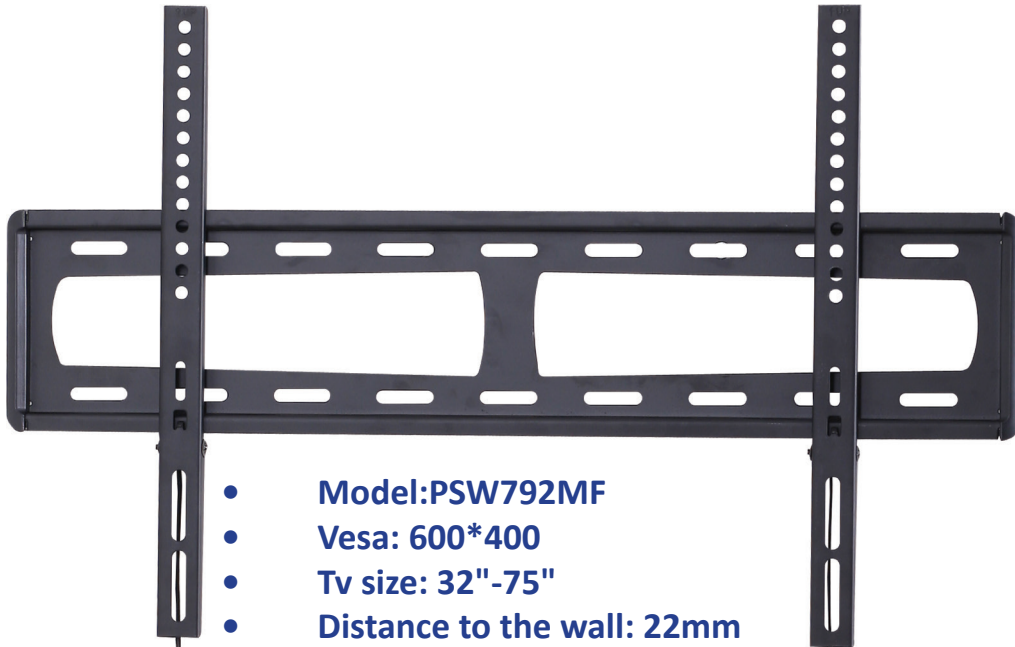

Solid heavy-gauge steel construction & durable powder coated finish insured strong performance of all Loctek mounts

Loctek®

PSW 698MF Fixed Mount

- Model:PSW698 MF
- Vesa:600*400
- TV size:32 – 70 inch
- Distance to the wall:25mm
- Weight capacity:35kg
- Color: Black / Carton Pack 10

Magnetic bubble level
Perfect positioning is guaranteed by removable magnetic bubble level

Safety Lock
Built-in Safety lock keeps your flat panel TV safe and stable

Super Low Profile
Super low profile design saves the room space and makes your TV looks like a picture hanging on the wall

Loctek®

PSW 792MF

PSW792MF is a fixed Super slim wall mount for 32" – 75" TVs up to 35KG .
Decorative side caps present elegant looks from all angles. Bubble level included.

- Model:PSW792MF
- Vesa: 600*400
- Tv size: 32"-75"
- Distance to the wall: 22mm
- Weight capacity:35kg
- Colour: Black / Carton Pack 6
- Full installation kit / Instructions

Loctek®

PSW 792LF

PSW792LF is a fixed Super slim wall mount for 47" – 90" TVs up to 60KG .
Decorative side caps present elegant looks from all angles. Spring self locking system.

- Model:PSW792LF
- Vesa: 800*600
- Tv size: 47"-90"
- Distance to the wall: 22mm
- Weight capacity:60kg
- Colour: Black / Carton Pack 6
- Full installation kit / Instructions
- Bubble level included