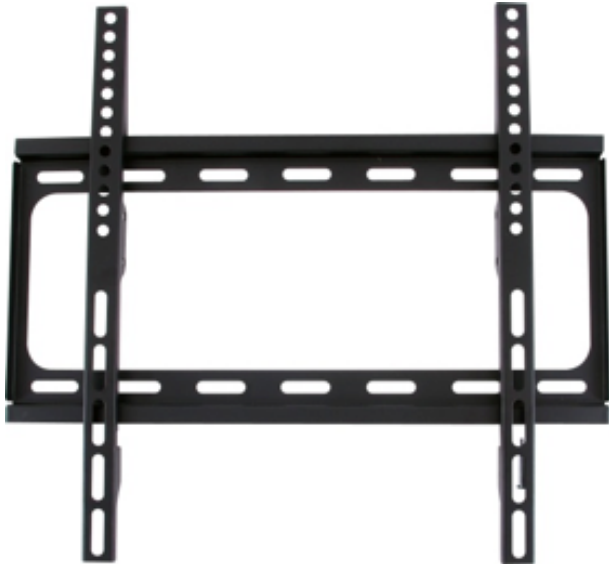

Loctek®

PSW698SF

- Model:PSW698SF
- Vesa:400*400
- TV size: 26 – 50 inch
- Distance to the wall:25mm
- Weight capacity:30kg
- Dimension:445*105**25mm
- Color: Black / Carton Pack 10

26" - 47" PSW698SF
LOW PROFILE FIXED LED TV BRACKET

Universal Hole Pattern

Random hole pattern and side-to-side adjustment allows the mount to fit nearly all flat-panel TVs

Strong Performance

Solid heavy-gauge steel construction & durable powder coated finish insured strong performance of all Loctek mounts

Model PSW698SF is a fixed wall mount for 26"-50" LED/LCD/PDP TVs up to 30Kg, only 25mm from the wall, low profile.

Loctek®

PSW698SSF 17"-42" Fixed Mount

Model PSW698SSF is a fixed wall mount for 17"-42" LED/LCD/PDP TVs up to 20Kg, only 25mm from the wall, low profile.

- Model:PSW698SSF
- Vesa:200*200
- TV size:17 – 42 inch
- Distance to the wall:25mm
- Weight capacity:20kg
- Product dimension:335*105**25mm
- Color: Black

Magnetic bubble level

Perfect positioning is guaranteed by removable magnetic bubble level