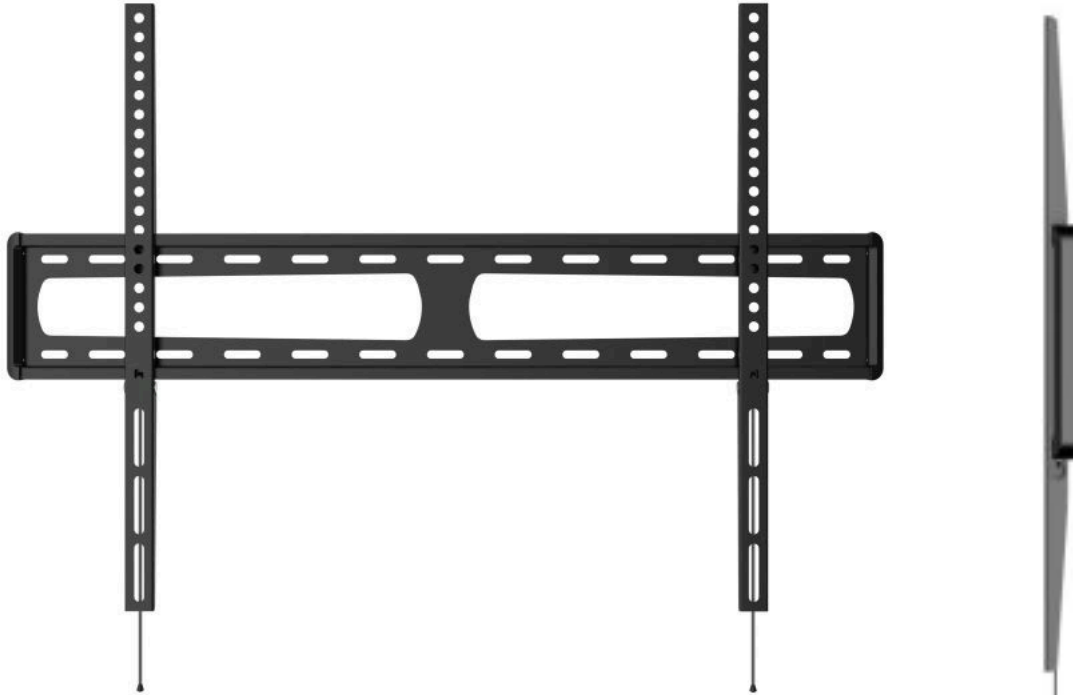

Loctek®

PSW698SF

- Model:PSW698SF
- Vesa:400*400
- TV size: 26 – 50 inch
- Distance to the wall:25mm
- Weight capacity:30kg
- Dimension:445*105**25mm
- Color: Black / Carton Pack 10

26" - 47" PSW698SF
LOW PROFILE FIXED LED TV BRACKET

Loctek®

PSW 792MF

PSW792MF is a fixed Super slim wall mount for 32" – 75" TVs up to 35KG .
Decorative side caps present elegant looks from all angles. Bubble level included.

- Model:PSW792MF
- Vesa: 600*400
- Tv size: 32"-75"
- Distance to the wall: 22mm
- Weight capacity:35kg
- Colour: Black / Carton Pack 6
- Full installation kit / Instructions

Loctek®

PSW 792LF

PSW792LF is a fixed Super slim wall mount for 47" – 90" TVs up to 60KG .
Decorative side caps present elegant looks from all angles. Spring self locking system.

- Model:PSW792LF
- Vesa: 800*600
- Tv size: 47"-90"
- Distance to the wall: 22mm
- Weight capacity:60kg
- Colour: Black / Carton Pack 6
- Full installation kit / Instructions
- Bubble level included

Loctek®

PSW698MT - Tilt Function 32"-65"

- Model:PSW698MT
- Vesa:100*100 to 600*400
- TV size:32 – 65 inch
- Distance to the wall:25mm
- Weight capacity:35kg
- Tilt angle: 0-10 degrees
- Dimension:660*430**25mm
- Color: Black / Carton Pack 10