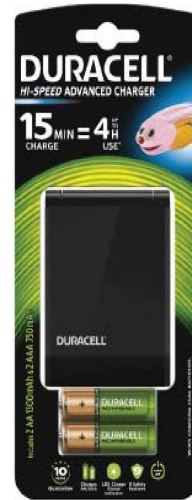

DUR104

CR123 (1 pack)
10 in a Carton

DUR039

MN21 (12V cell 2 pack)
10 in a Carton

Rechargeable Batteries

DUR037

10 in a Carton
2500 mAh NiMH (AA) (4 Pack) 5yrs

DUR057

10 in a Carton
850 mAh NiMH (AAA) (4 Pack) 5yrs

Comptronics

Duracell Batteries

Duracell Mainline Plus AA

DUR003

20 in a Carton
MN 1500 (AA cell 4 pack)

UP TO
100%
EXTRA LIFE*

High Speed Battery Charges

DUR016

DUR095

Duracell Mainline Plus AAA

DUR011

10 in a Carton
MN 2400 (AAA cell 4 pack)

CEF27 45 minute Extra-quick charge time. Includes 2x AA + 2xAAA rechargeable batteries.

CEF14 4 Hour Quick charge time. Includes 2x AA + 2 AAA rechargeable batteries.